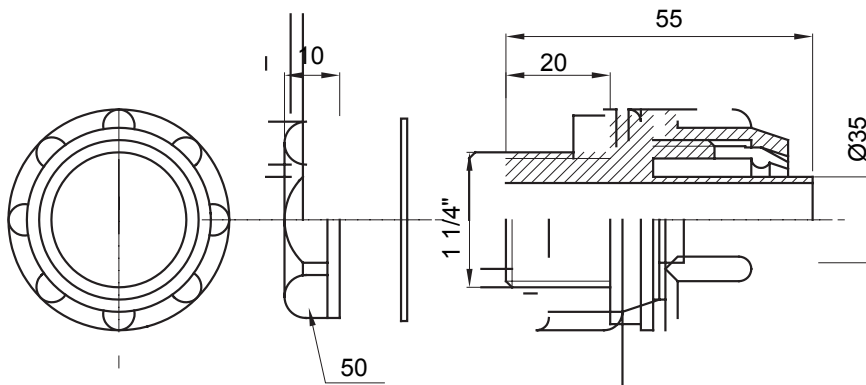

Straight and revolving coupling device for sheath with IP54 protection degree.

Colour	Grey RAL 7035	IP degree	IP54
GAS pitch	1 1/4"	Sheath Ø (mm)	35
Type	Fixed	Electrocod	210

### DIMENSIONAL