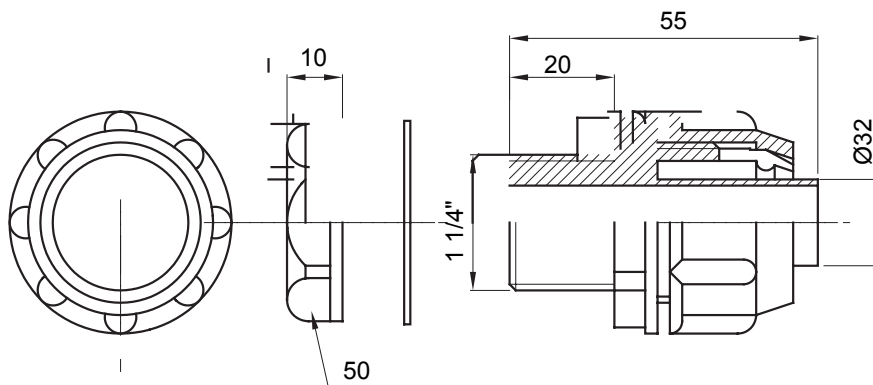

Straight and revolving coupling device for sheath with IP54 protection degree.

|           |               |               |      |
|-----------|---------------|---------------|------|
| Colour    | Grey RAL 7035 | IP degree     | IP54 |
| GAS pitch | 1 1/4"        | Sheath Ø (mm) | 32   |
| Type      | Fixed         | Electrocod    | 210  |

### DIMENSIONAL