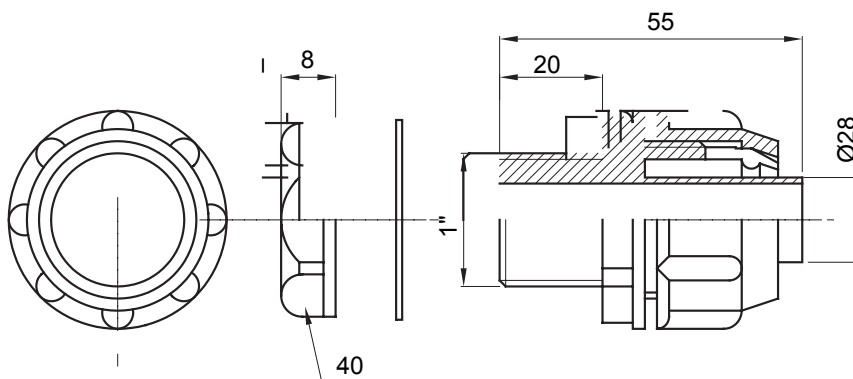

Straight and revolving coupling device for sheath with IP54 protection degree.

Colour	Grey RAL 7035	IP degree	IP54
GAS pitch	1"	Sheath Ø (mm)	28
Type	Fixed	Electrocod	210

DIMENSIONAL

TECHNICAL SYMBOLOGY

IP