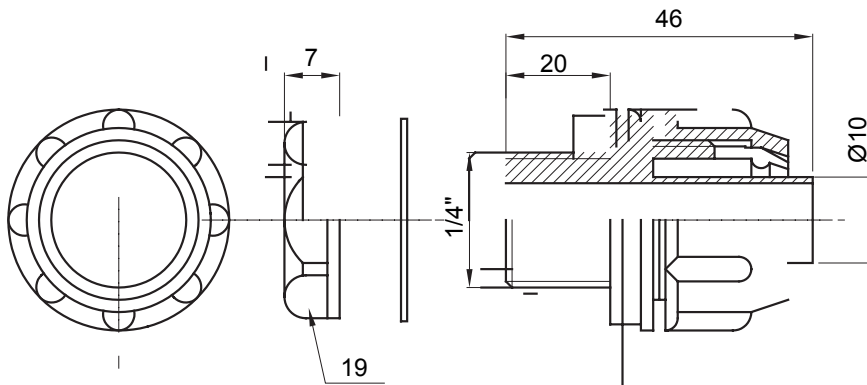

Straight and revolving coupling device for sheath with IP54 protection degree.

Colour	Grey RAL 7035	IP degree	IP54
GAS pitch	1/4"	Sheath Ø (mm)	10
Type	Fixed	Electrocod	210

### DIMENSIONAL