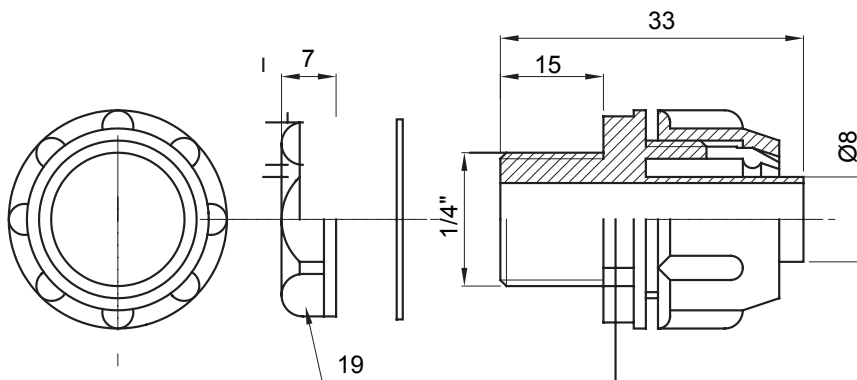

Straight and revolving coupling device for sheath with IP54 protection degree.

Colour	Grey RAL 7035	IP degree	IP54
GAS pitch	1/4"	Sheath Ø (mm)	8
Type	Fixed	Electrocod	210

DIMENSIONAL

TECHNICAL SYMBOLOGY