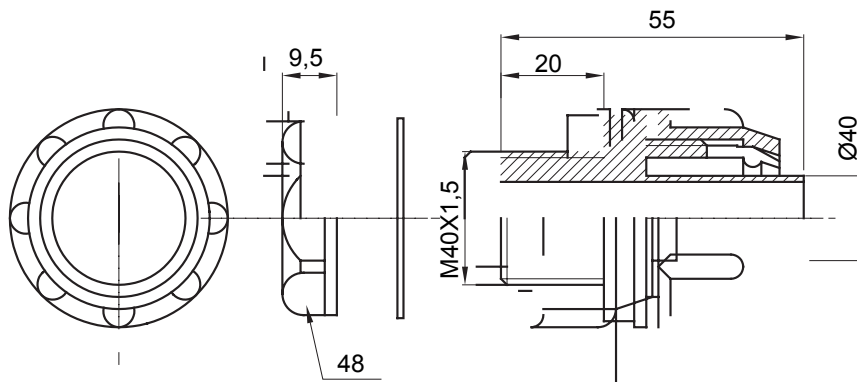

Straight and revolving coupling device for sheath with IP54 protection degree.

Colour	Grey RAL 7035	IP degree	IP54
ISO pitch	M40x1.5	Sheath Ø (mm)	40
Type	Fixed	Electrocod	210

DIMENSIONAL

TECHNICAL SYMBOLOGY