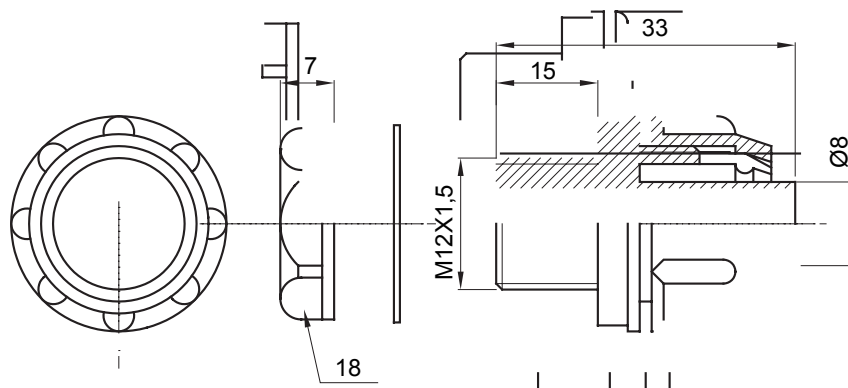

Straight and revolving coupling device for sheath with IP54 protection degree.

Colour	Grey RAL 7035	IP degree	IP54
ISO pitch	M12x1,5	Sheath Ø (mm)	8
Type	Fixed	Electrocod	210

DIMENSIONAL

TECHNICAL SYMBOLOGY