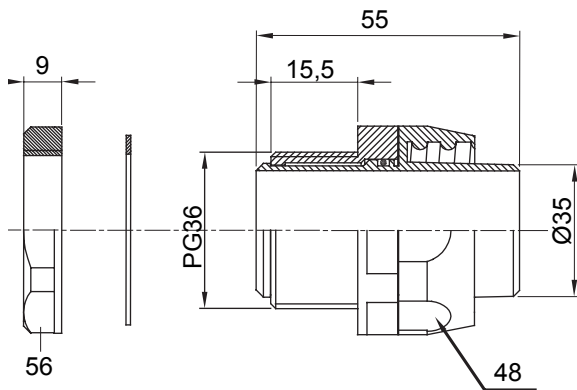

Straight and revolving coupling device for sheath with IP54 protection degree.

| | | | |
|----------|----------------|---------------|------|
| Colour | Black RAL 9005 | IP degree | IP54 |
| PG pitch | 36 | Sheath Ø (mm) | 35 |
| Type | Revolving | Electrocod | 210 |

DIMENSIONAL

TECHNICAL SYMBOLOGY

IP

IP54

STANDARDS/APPROVALS