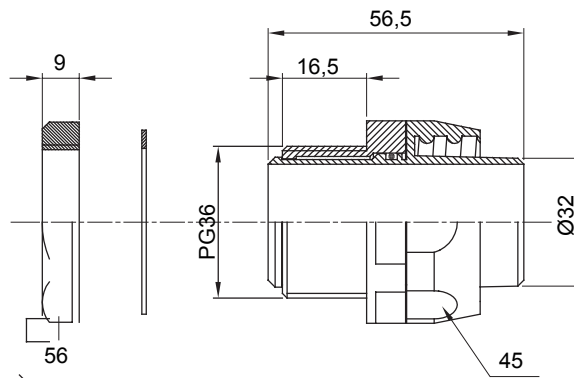

Straight and revolving coupling device for sheath with IP54 protection degree.

Colour	Black RAL 9005	IP degree	IP54
PG pitch	36	Sheath Ø (mm)	32
Type	Revolving	Electrocod	210

DIMENSIONAL

TECHNICAL SYMBOLOGY