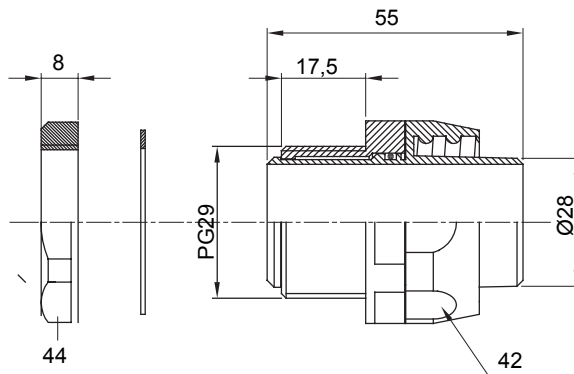

Straight and revolving coupling device for sheath with IP54 protection degree.

Colour	Black RAL 9005	IP degree	IP54
PG pitch	29	Sheath Ø (mm)	28
Type	Revolving	Electrocod	210

DIMENSIONAL

TECHNICAL SYMBOLOGY