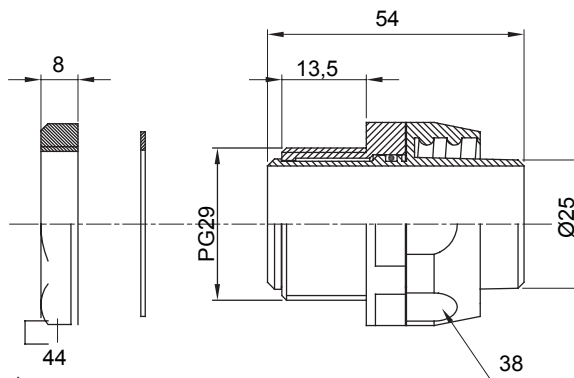

Straight and revolving coupling device for sheath with IP54 protection degree.

Colour	Black RAL 9005	IP degree	IP54
PG pitch	29	Sheath Ø (mm)	25
Type	Revolving	Electrocod	210

### DIMENSIONAL