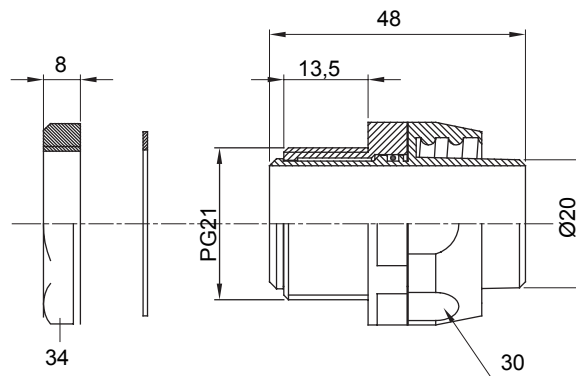

Straight and revolving coupling device for sheath with IP54 protection degree.

Colour	Black RAL 9005	IP degree	IP54
PG pitch	21	Sheath Ø (mm)	20
Type	Revolving	Electrocod	210

DIMENSIONAL

TECHNICAL SYMBOLOGY