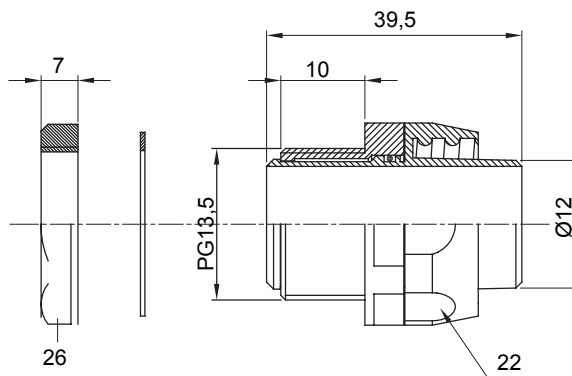

Straight and revolving coupling device for sheath with IP54 protection degree.

Colour	Black RAL 9005	IP degree	IP54
PG pitch	13.5	Sheath Ø (mm)	12
Type	Revolving	Electrocod	210

DIMENSIONAL

TECHNICAL SYMBOLOGY