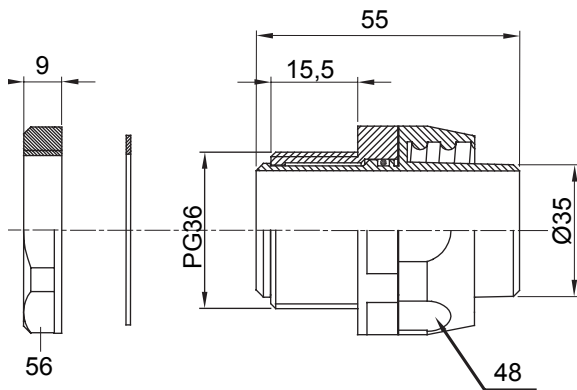

Straight and revolving coupling device for sheath with IP54 protection degree.

Colour	Grey RAL 7035	IP degree	IP54
PG pitch	36	Sheath Ø (mm)	35
Type	Revolving	Electrocod	210

DIMENSIONAL

TECHNICAL SYMBOLOGY