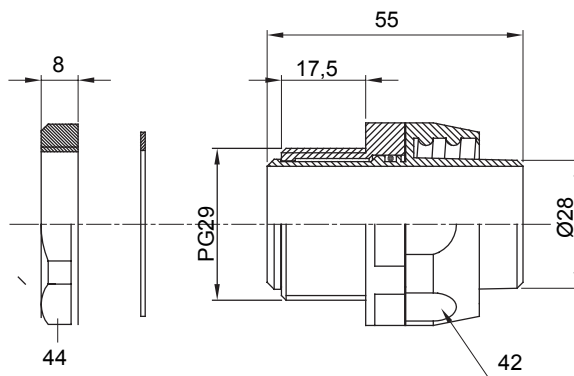

Straight and revolving coupling device for sheath with IP54 protection degree.

Colour	Grey RAL 7035	IP degree	IP54
PG pitch	29	Sheath Ø (mm)	28
Type	Revolving	Electrocod	210

DIMENSIONAL

TECHNICAL SYMBOLOGY