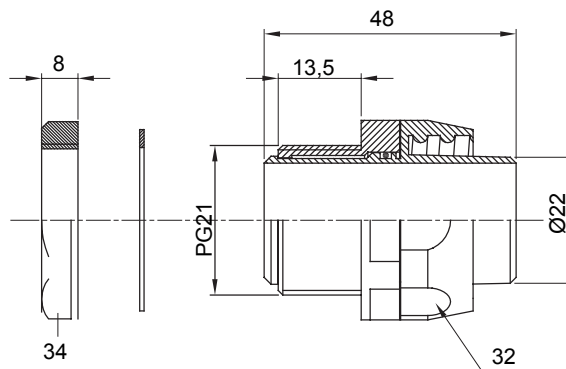

Straight and revolving coupling device for sheath with IP54 protection degree.

Colour	Grey RAL 7035	IP degree	IP54
PG pitch	21	Sheath Ø (mm)	22
Type	Revolving	Electrocod	210

DIMENSIONAL

TECHNICAL SYMBOLOGY