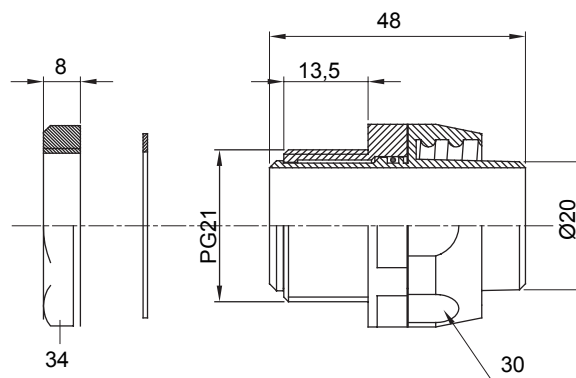

Straight and revolving coupling device for sheath with IP54 protection degree.

Colour	Grey RAL 7035	IP degree	IP54
PG pitch	21	Sheath Ø (mm)	20
Type of pitch	PG21	Type	Revolving
Electrocod	210		

DIMENSIONAL