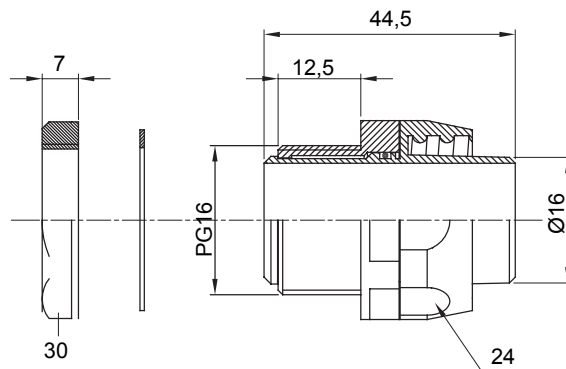

Straight and revolving coupling device for sheath with IP54 protection degree.

Colour	Grey RAL 7035	IP degree	IP54
PG pitch	16	Sheath Ø (mm)	16
Type of pitch	PG16	Type	Revolving
Electrocod	210		

DIMENSIONAL