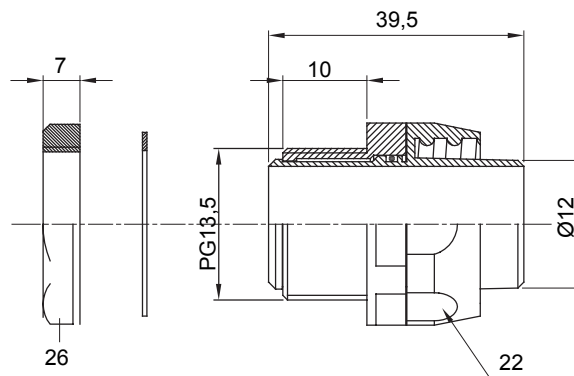

Straight and revolving coupling device for sheath with IP54 protection degree.

Colour	Grey RAL 7035	IP degree	IP54
PG pitch	13.5	Sheath Ø (mm)	12
Type	Revolving	Electrocod	210

DIMENSIONAL

TECHNICAL SYMBOLOGY