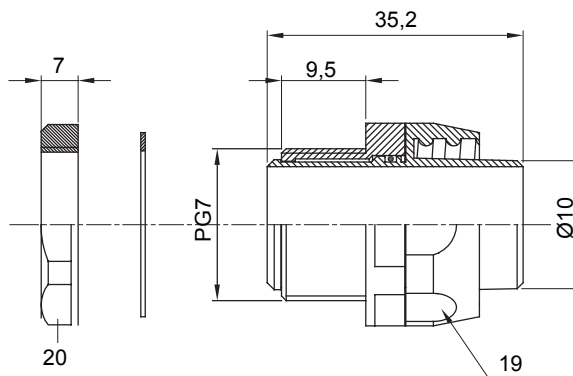

Straight and revolving coupling device for sheath with IP54 protection degree.

Colour	Grey RAL 7035	IP degree	IP54
PG pitch	7	Sheath Ø (mm)	10
Type	Revolving	Electrocod	210

### DIMENSIONAL