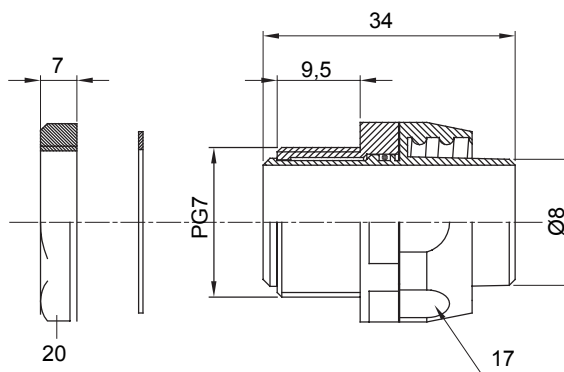

Straight and revolving coupling device for sheath with IP54 protection degree.

Colour	Grey RAL 7035	IP degree	IP54
PG pitch	7	Sheath Ø (mm)	8
Type	Revolving	Electrocod	210

### DIMENSIONAL