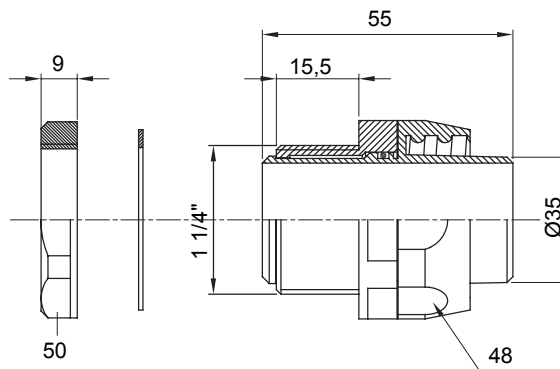

Straight and revolving coupling device for sheath with IP54 protection degree.

Colour	Black RAL 9005	IP degree	IP54
GAS pitch	1 1/4"	Sheath Ø (mm)	35
Type	Revolving	Electrocod	210

### DIMENSIONAL