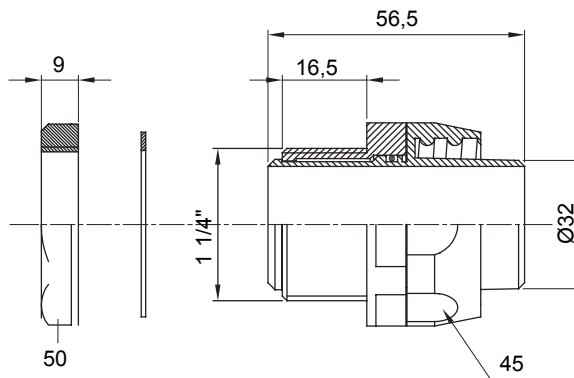

Straight and revolving coupling device for sheath with IP54 protection degree.

Colour	Black RAL 9005	IP degree	IP54
GAS pitch	1 1/4"	Sheath Ø (mm)	32
Type	Revolving	Electrocod	210

DIMENSIONAL

TECHNICAL SYMBOLOGY