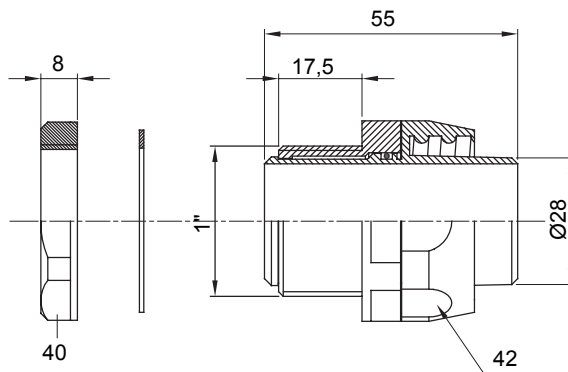

Straight and revolving coupling device for sheath with IP54 protection degree.

Colour	Black RAL 9005	IP degree	IP54
GAS pitch	1"	Sheath Ø (mm)	28
Type	Revolving	Electrocod	210

DIMENSIONAL

TECHNICAL SYMBOLOGY