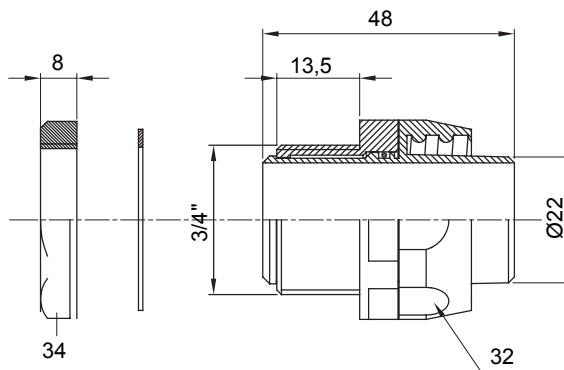

Straight and revolving coupling device for sheath with IP54 protection degree.

Colour	Black RAL 9005	IP degree	IP54
GAS pitch	3/4"	Sheath Ø (mm)	22
Type	Revolving	Electrocod	210

DIMENSIONAL

TECHNICAL SYMBOLOGY