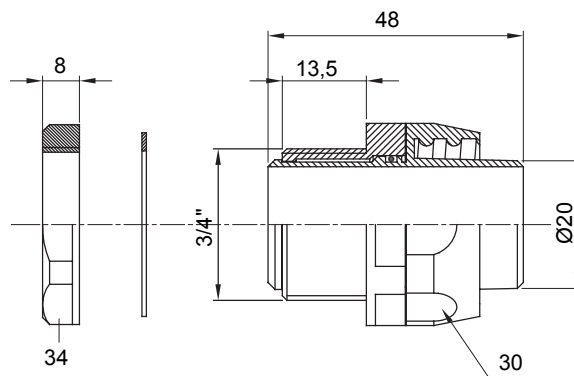

Straight and revolving coupling device for sheath with IP54 protection degree.

Colour	Black RAL 9005	IP degree	IP54
GAS pitch	3/4"	Sheath Ø (mm)	20
Type	Revolving	Electrocod	210

DIMENSIONAL

TECHNICAL SYMBOLOGY