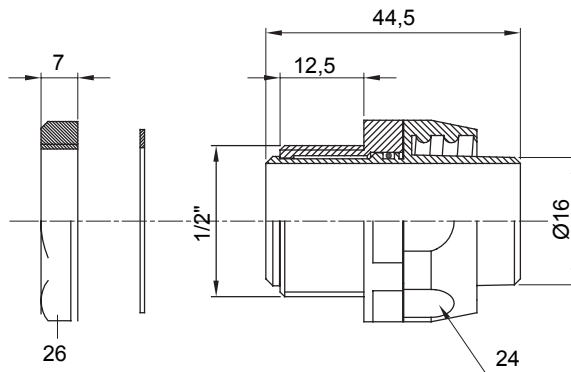

Straight and revolving coupling device for sheath with IP54 protection degree.

Colour	Black RAL 9005	IP degree	IP54
GAS pitch	1/2"	Sheath Ø (mm)	16
Type	Revolving	Electrocod	210

DIMENSIONAL

TECHNICAL SYMBOLOGY