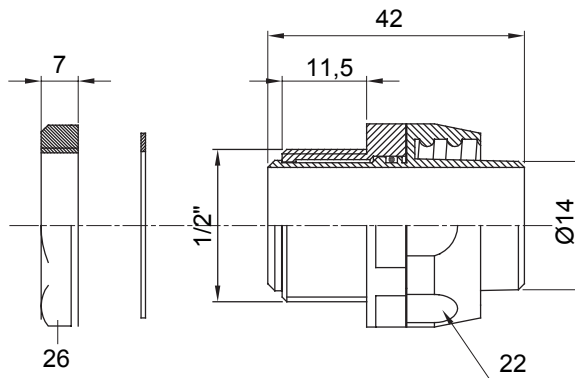

Straight and revolving coupling device for sheath with IP54 protection degree.

Colour	Black RAL 9005	IP degree	IP54
GAS pitch	1/2"	Sheath Ø (mm)	14
Type	Revolving	Electrocod	210

DIMENSIONAL

TECHNICAL SYMBOLOGY