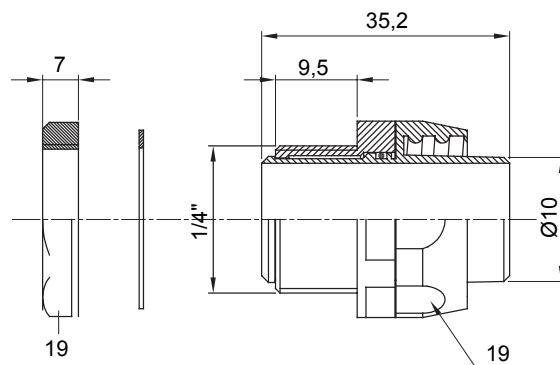

Straight and revolving coupling device for sheath with IP54 protection degree.

| | | | |
|-----------|----------------|---------------|------|
| Colour | Black RAL 9005 | IP degree | IP54 |
| GAS pitch | 1/4" | Sheath Ø (mm) | 10 |
| Type | Revolving | Electrocod | 210 |

DIMENSIONAL

TECHNICAL SYMBOLOGY

IP

IP54

STANDARDS/APPROVALS