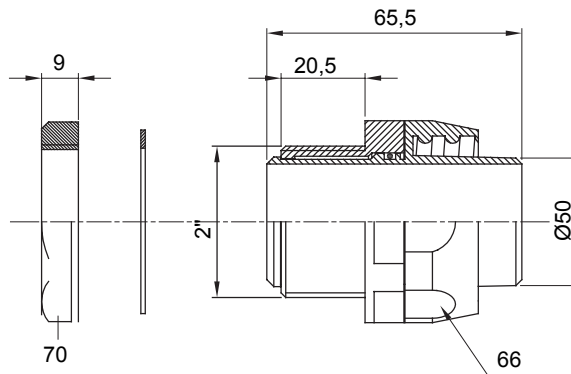

Straight and revolving coupling device for sheath with IP54 protection degree.

Colour	Grey RAL 7035	IP degree	IP54
GAS pitch	2"	Sheath Ø (mm)	50
Type	Revolving	Electrocod	210

DIMENSIONAL

TECHNICAL SYMBOLOGY