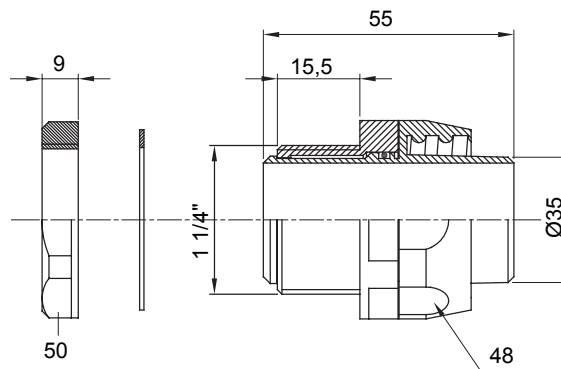

Straight and revolving coupling device for sheath with IP54 protection degree.

Colour	Grey RAL 7035	IP degree	IP54
GAS pitch	1 1/4"	Sheath Ø (mm)	35
Type	Revolving	Electrocod	210

DIMENSIONAL

TECHNICAL SYMBOLOGY