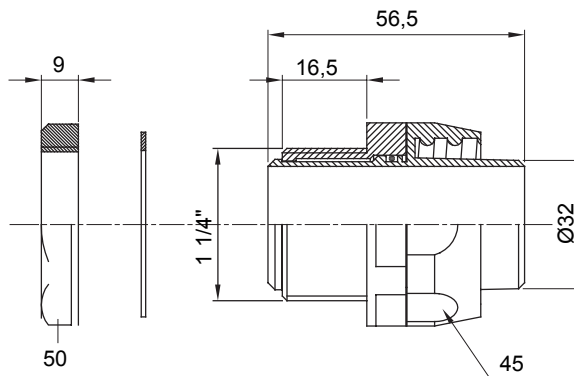

Straight and revolving coupling device for sheath with IP54 protection degree.

Colour	Grey RAL 7035	IP degree	IP54
GAS pitch	1 1/4"	Sheath Ø (mm)	32
Type	Revolving	Electrocod	210

DIMENSIONAL

TECHNICAL SYMBOLOGY