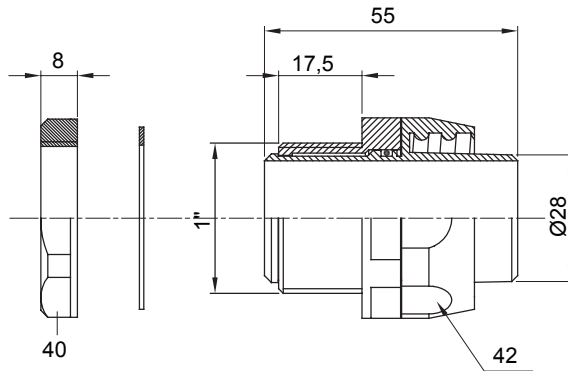

Straight and revolving coupling device for sheath with IP54 protection degree.

Colour	Grey RAL 7035	IP degree	IP54
GAS pitch	1"	Sheath Ø (mm)	28
Type	Revolving	Electrocod	210

DIMENSIONAL

TECHNICAL SYMBOLOGY