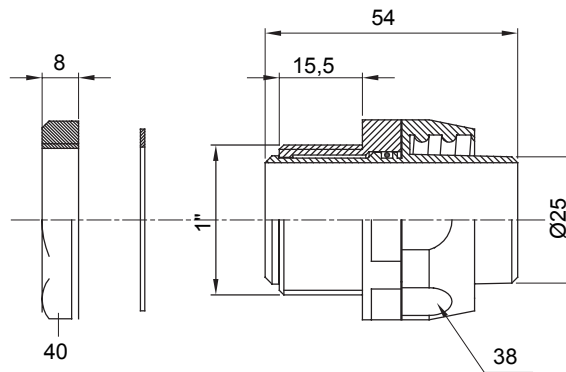

Straight and revolving coupling device for sheath with IP54 protection degree.

| | | | |
|-----------|---------------|---------------|------|
| Colour | Grey RAL 7035 | IP degree | IP54 |
| GAS pitch | 1" | Sheath Ø (mm) | 25 |
| Type | Revolving | Electrocod | 210 |

DIMENSIONAL

TECHNICAL SYMBOLOGY

IP

IP54

STANDARDS/APPROVALS