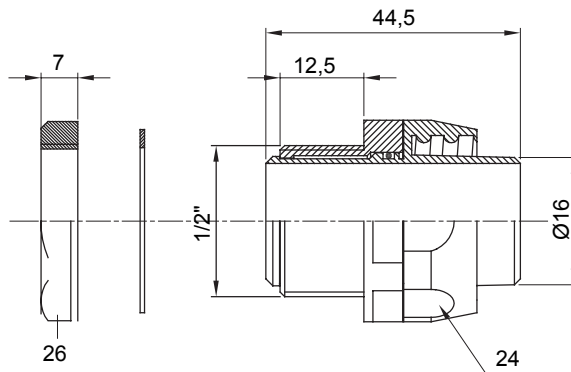

Straight and revolving coupling device for sheath with IP54 protection degree.

Colour	Grey RAL 7035	IP degree	IP54
GAS pitch	1/2"	Sheath Ø (mm)	16
Type	Revolving	Electrocod	210

DIMENSIONAL

TECHNICAL SYMBOLOGY