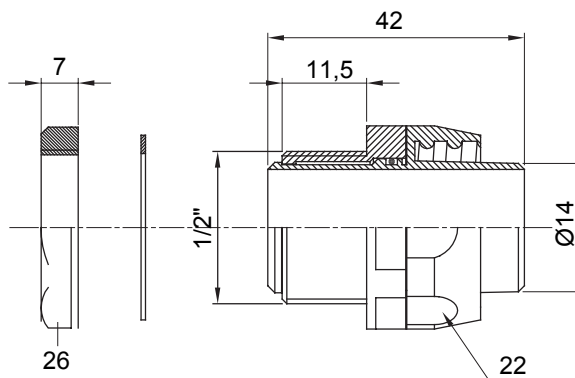

Straight and revolving coupling device for sheath with IP54 protection degree.

Colour	Grey RAL 7035	IP degree	IP54
GAS pitch	1/2"	Sheath Ø (mm)	14
Type	Revolving	Electrocod	210

DIMENSIONAL

TECHNICAL SYMBOLOGY