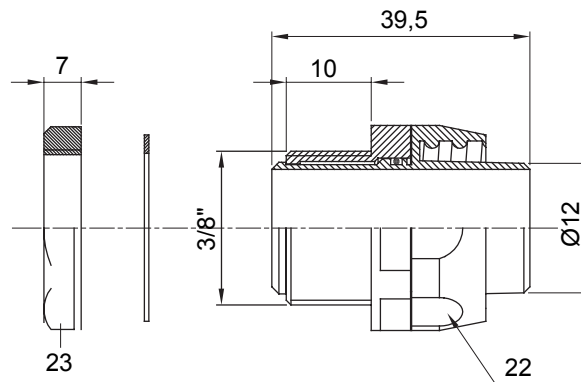

Straight and revolving coupling device for sheath with IP54 protection degree.

Colour	Grey RAL 7035	IP degree	IP54
GAS pitch	3/8"	Sheath Ø (mm)	12
Type	Revolving	Electrocod	210

DIMENSIONAL

TECHNICAL SYMBOLOGY