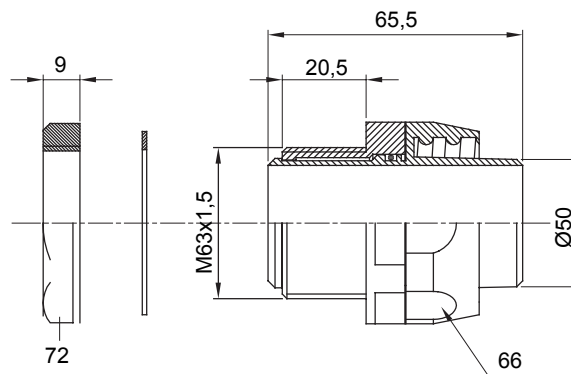

Straight and revolving coupling device for sheath with IP54 protection degree.

Colour	Black RAL 9005	IP degree	IP54
ISO pitch	M 63x1.5	Sheath Ø (mm)	50
Type	Revolving	Electrocod	210

DIMENSIONAL

TECHNICAL SYMBOLOGY