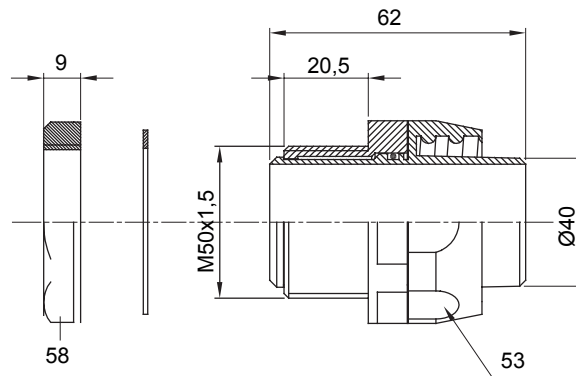

Straight and revolving coupling device for sheath with IP54 protection degree.

Colour	Black RAL 9005	IP degree	IP54
ISO pitch	M 50x1.5	Sheath Ø (mm)	40
Type	Revolving	Electrocod	210

DIMENSIONAL

TECHNICAL SYMBOLOGY