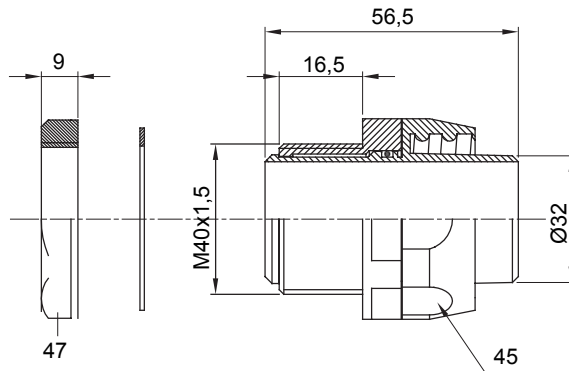

Straight and revolving coupling device for sheath with IP54 protection degree.

Colour	Black RAL 9005	IP degree	IP54
ISO pitch	M 40x1.5	Sheath Ø (mm)	32
Type	Revolving	Electrocod	210

### DIMENSIONAL