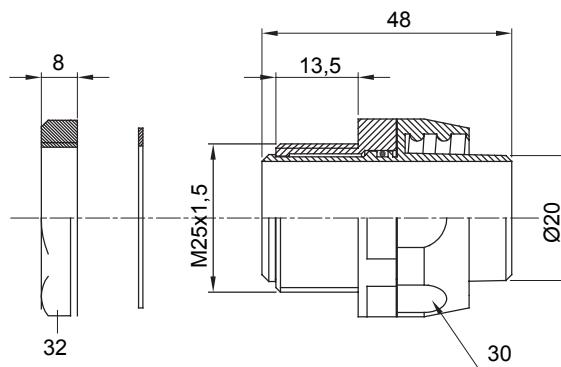

Straight and revolving coupling device for sheath with IP54 protection degree.

Colour	Black RAL 9005	IP degree	IP54
ISO pitch	M 25x1.5	Sheath Ø (mm)	20
Type	Revolving	Electrocod	210

DIMENSIONAL

TECHNICAL SYMBOLOGY