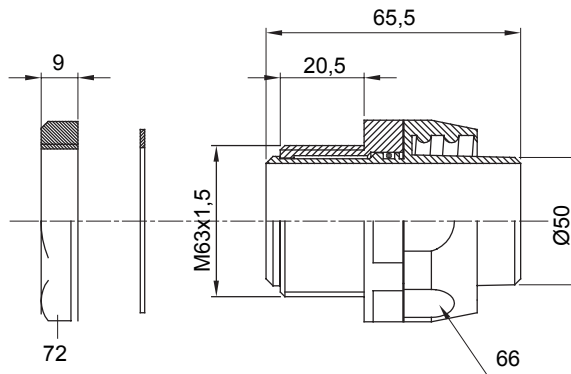

Straight and revolving coupling device for sheath with IP54 protection degree.

Colour	Grey RAL 7035	IP degree	IP54
ISO pitch	M 63x1.5	Sheath Ø (mm)	50
Type	Revolving	Electrocod	210

DIMENSIONAL

TECHNICAL SYMBOLOGY