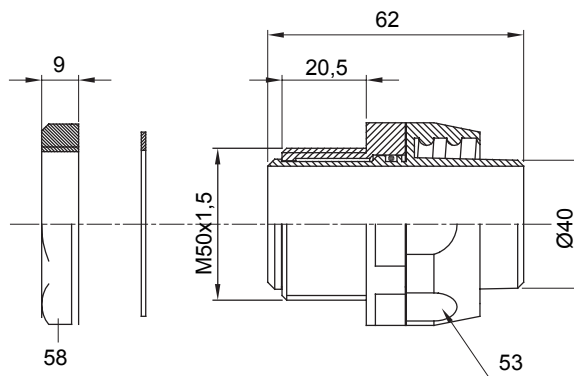

Straight and revolving coupling device for sheath with IP54 protection degree.

Colour	Grey RAL 7035	IP degree	IP54
ISO pitch	M 50x1.5	Sheath Ø (mm)	40
Type of pitch	M50	Type	Revolving
Electrocod	210		

DIMENSIONAL