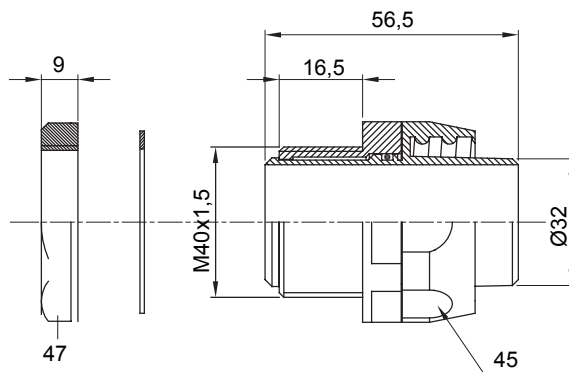

Straight and revolving coupling device for sheath with IP54 protection degree.

Colour	Grey RAL 7035	IP degree	IP54
ISO pitch	M 40x1.5	Sheath Ø (mm)	32
Type of pitch	M40	Type	Revolving
Electrocod	210		

DIMENSIONAL