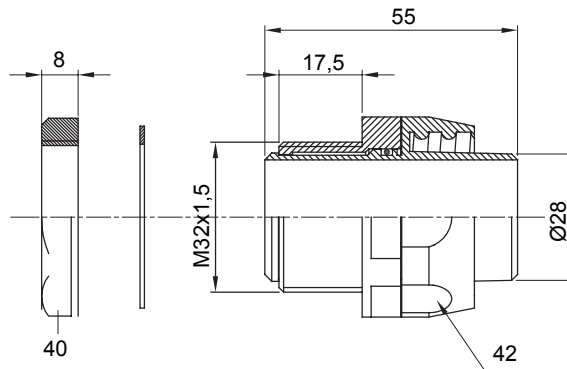

Straight and revolving coupling device for sheath with IP54 protection degree.

Colour	Grey RAL 7035	IP degree	IP54
ISO pitch	M 32x1.5	Sheath Ø (mm)	28
Type	Revolving	Electrocod	210

### DIMENSIONAL