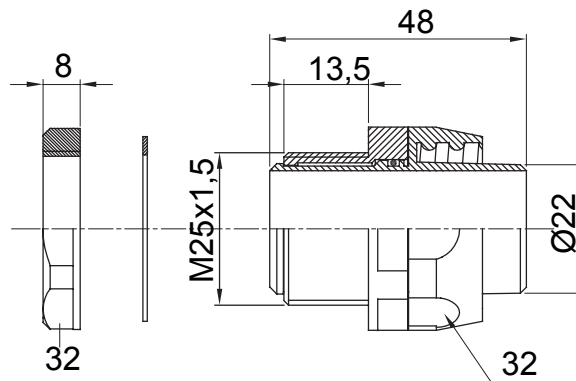

Straight and revolving coupling device for sheath with IP54 protection degree.

Colour	Grey RAL 7035	IP degree	IP54
ISO pitch	M 25x1.5	Sheath Ø (mm)	22
Type	Revolving	Electrocod	210

DIMENSIONAL

TECHNICAL SYMBOLOGY