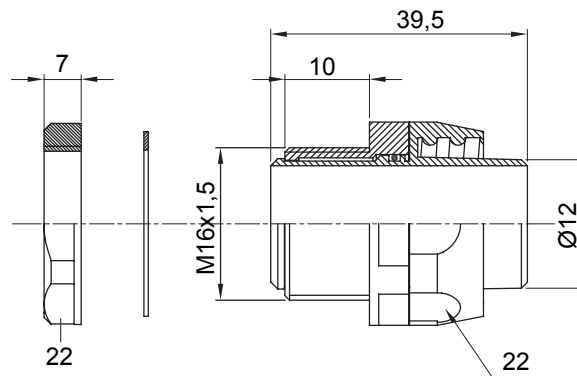

Straight and revolving coupling device for sheath with IP54 protection degree.

Colour	Grey RAL 7035	IP degree	IP54
ISO pitch	M 16x1.5	Sheath Ø (mm)	12
Type	Revolving	Electrocod	210

### DIMENSIONAL