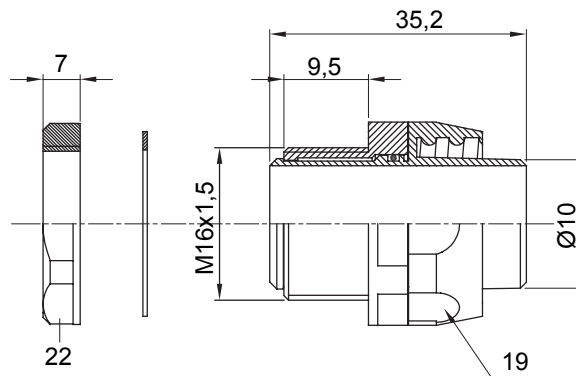

Straight and revolving coupling device for sheath with IP54 protection degree.

Colour	Grey RAL 7035	IP degree	IP54
ISO pitch	M 16x1.5	Sheath Ø (mm)	10
Type	Revolving	Electrocod	210

### DIMENSIONAL