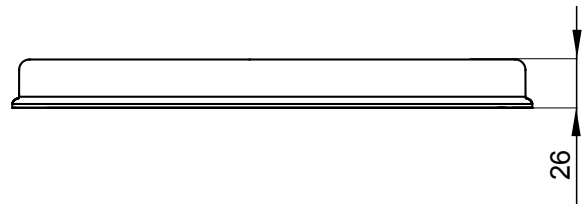

Glow Wire Test	650 °C	IP degree	IP65
Mechanical resistance	IK08	Electrocod	2222
Suitable for	IP67 16/32A vertical socket-outlets		

### DIMENSIONAL

### TECHNICAL SYMBOLOGY

<b>GWT</b>	<b>IP</b>	<b>IK</b>
650 °C	IP65	IK08