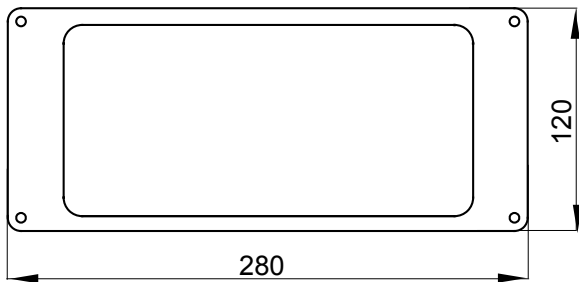

Glow Wire Test	650 °C	IP degree	IP65
Mechanical resistance	IK08	Electrocod	2222
Suitable for	IP67 16/32A vertical socket-outlets		

### DIMENSIONAL

### TECHNICAL SYMBOLOGY

<b>GWT</b>	<b>IP</b>	<b>IK</b>
650 °C	IP65	IK08