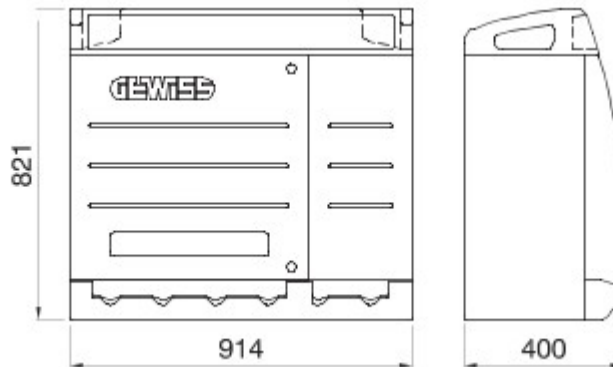

The distribution board for construction sites type Q-BOX are designed to withstand the effects of wear, impact and the stress caused by atmosph. They come in pre-wired versions fitted with interlocked socket-outlets (with or without a fuse-holder) up to 63A, or socket-outlets type IEC 309.. The wired versions are also equipped with accessories like the emergency push-button, lockable doors, stainless steel tear-proof cable-fastening hooks, and built-in transportation handles on the upper part of the board. To ensure the best possible positioning on the construction site, 68 Q-BOX ACS boards can be surface-mounted, floor-mounted or fitted on poles.

Type	Q-BOX 6 ACS	board type	Wired
Colour	Light blue	Outer dim. LxHxD (mm)	914x821x400
Weight (kg)	30	Accordance with Standards	EN 61439-4 (ACS)
Characteristics	UV resistance (EN 62208)	IP degree	IP55
Mechanical resistance	IK10	Glow wire test	650 °C
Thermo-pressure with ball	70 °C	Insulation class	II
Power supply	Fixed plug	No. of poles	3P+N+E
Power suppliable (kW)	33	Mains switch	MCB 63A 4P 6kA
MCB'S MT main RCCB	RCCB 63A 4P 0,03A - AC type	Circuits protection	Fuse
No. socket outlets	6	Socket-outlet 2P+E 16A - IB	3
Socket-outlet 3P+E 16A - IB	2	Socket-outlet 3P+N+E 32A - IB	1
Emergency push-button	Yes	Electroood	139

DIMENSIONAL

TECHNICAL SYMBOLOGY

EN 61439-4 (ACS)

UV resistance (EN 62208)

IP

IP55

IK

IK10